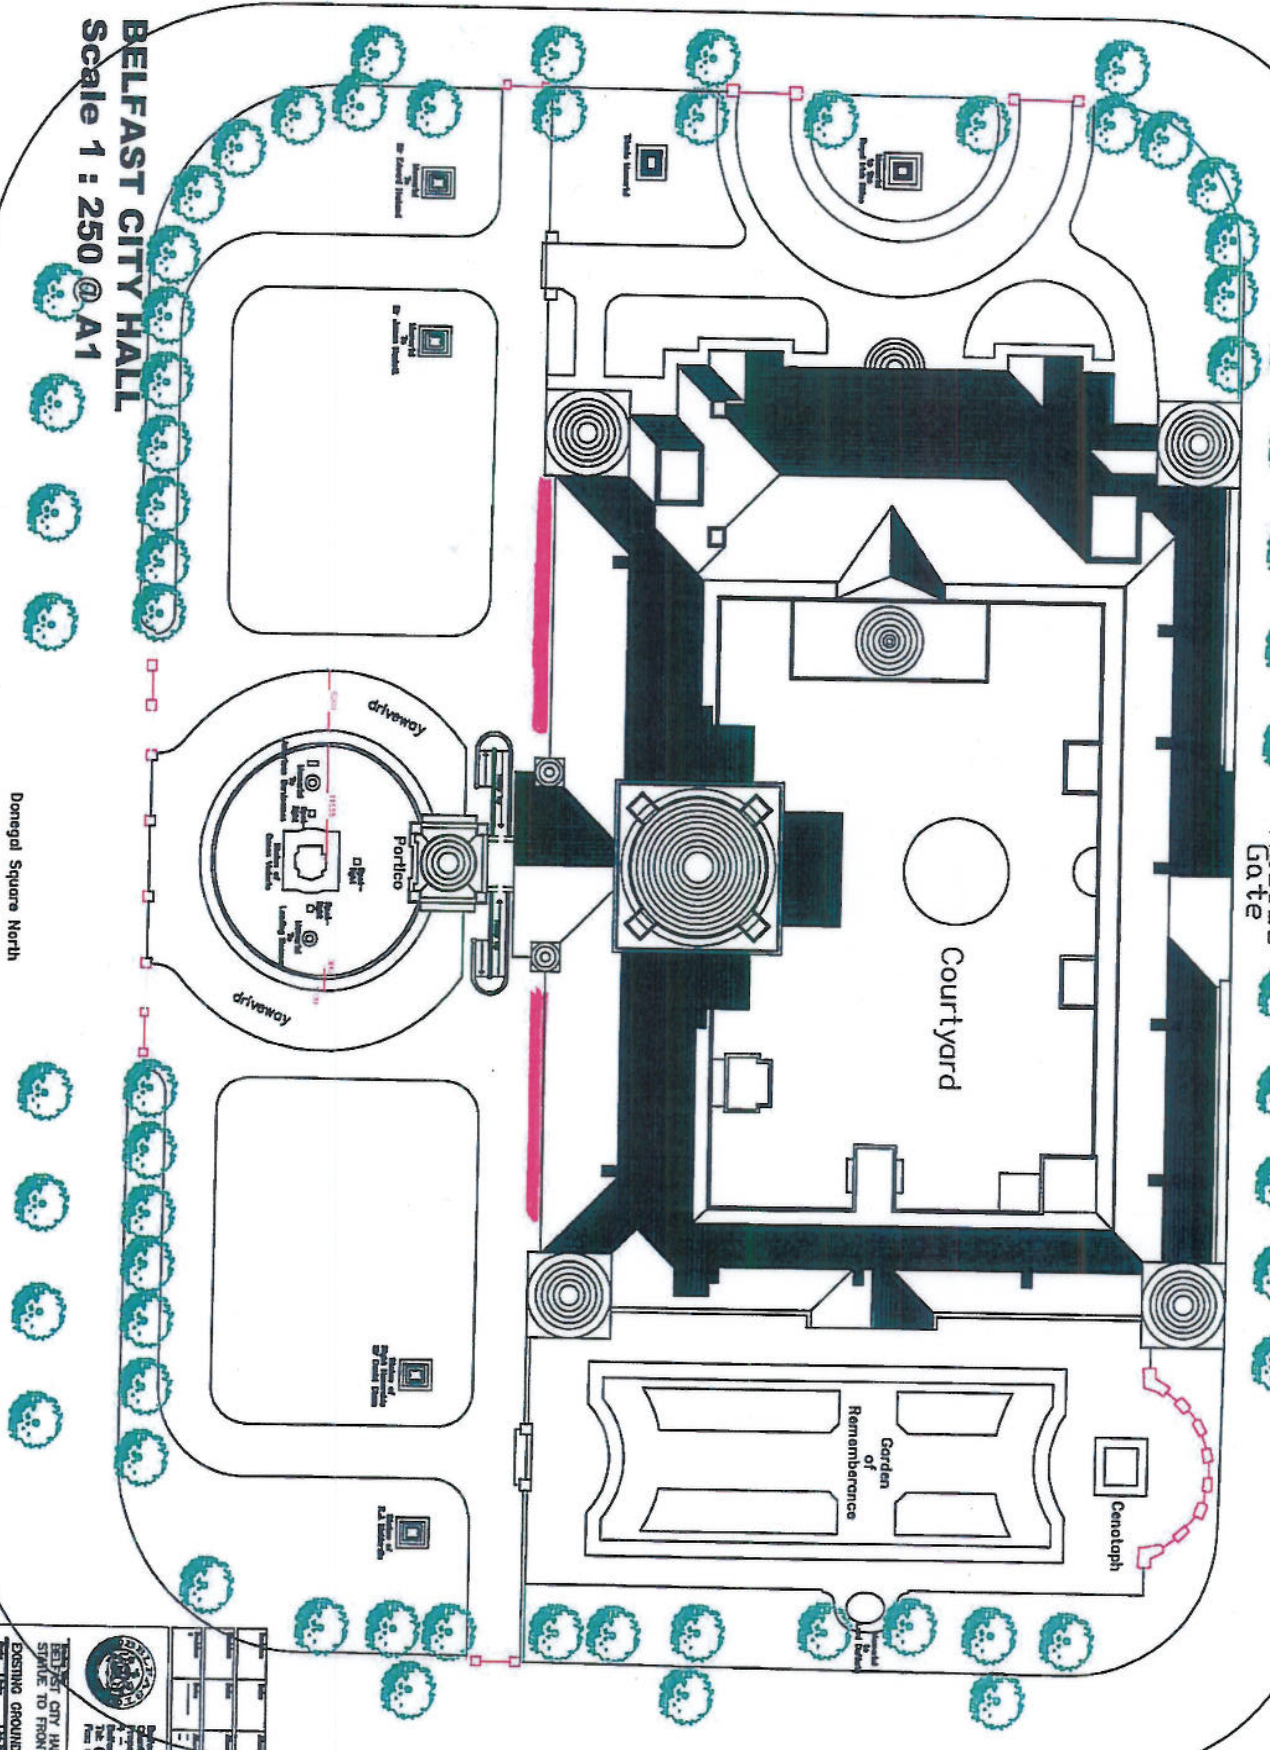

Donegall Square East

BELFAST CITY HALL

Scale 1 : 250 @ A1

Donegall Square North

Rear Access Gate

Courtyard

Garden of Remembrance

Cenotaph

Donegall Square West

BELFAST CITY HALL
SYMBOLE TO FRONT PORTICO

EXISTING GROUND PLAN